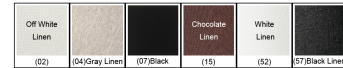

Shade Fabric

Rod Suspension Options

REFERENCE	QTY.	REMARKS	Project
			Location/Type
			Architect
			Engineer
			Contractor
			Submitted By: _____ Date: _____